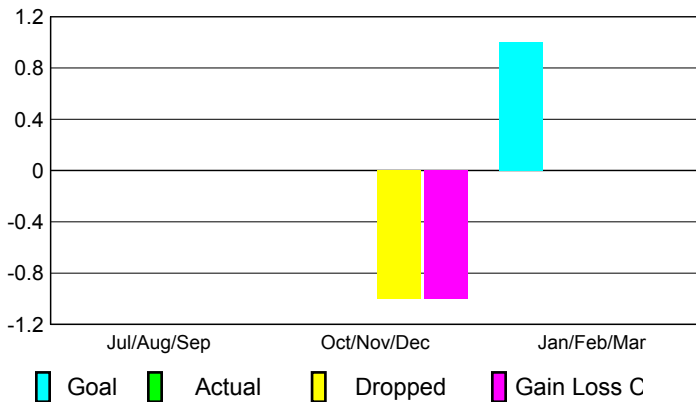

2009-2010 GMT Quarterly Report for District (or Undistricted) **District 110BZ**

GMT: HOWARD PATRICK LEE

Location: NETHERLANDS

GMT CA: 4

CLUBS

Club Results 2009-2010

Clubs 2008-2009

Month	New Club Goal	Actual New Clubs	Actual Dropped Clubs	Gain/Loss of Clubs	Gain/Loss of Clubs
Jul/Aug/Sep	0	0	0	0	0
Oct/Nov/Dec	0	0	-1	-1	0
Jan/Feb/Mar	1	0	0	0	1
Totals	1	0	-1	-1	1

Club Results 2009-2010

Goal, New, Dropped, Gain/Loss

MEMBERSHIP

Membership Results 2009-2010

Membership 2008-2009

Month	Net Memb Goal	Actual New Memb	Actual Dropped Memb	Gain/Loss of Memb	Gain/Loss of Memb
Jul/Aug/Sep	7	58	-78	-20	-29
Oct/Nov/Dec	16	36	-40	-4	11
Jan/Feb/Mar	31	17	-17	0	10
Totals	54	111	-135	-24	-8