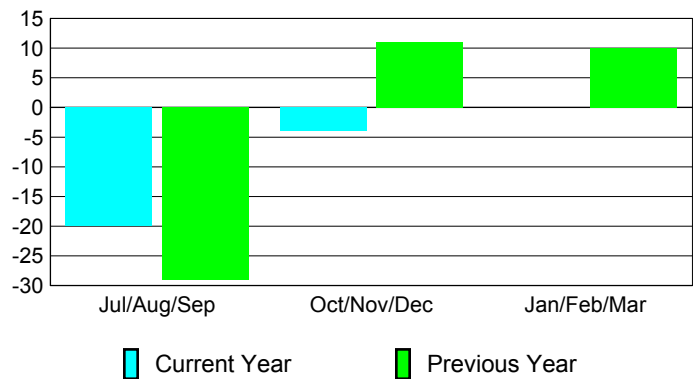

Club Results 2009-2010

Goal, New, Dropped, Gain/Loss

MEMBERSHIP

Membership Results 2009-2010

Membership 2008-2009

Month	Net Memb Goal	Actual New Memb	Actual Dropped Memb	Gain/Loss of Memb	Gain/Loss of Memb
Jul/Aug/Sep	7	58	-78	-20	-29
Oct/Nov/Dec	16	36	-40	-4	11
Jan/Feb/Mar	31	17	-17	0	10
Totals	54	111	-135	-24	-8

Membership Results 2009-2010

Goal, New, Dropped, Gain/Loss

Comparison of Club Gain/Loss

Current Year Compared to the Previous Year

Comparison of Membership Gain/Loss

Current Year Compared to the Previous Year

YTD Status Quo Clubs 2009-2010

Status Quo Clubs Compared to Status Quo Members

Gender Comparison 2009-2010

Jul/Aug/Sep

Oct/Nov/Dec

Jan/Feb/Mar

Male

Female