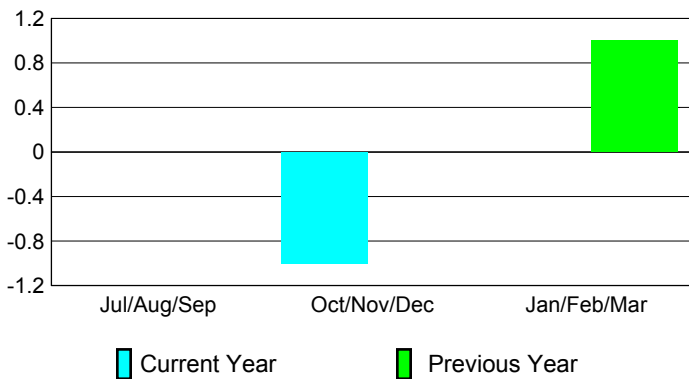

Club Results 2009-2010

Goal, New, Dropped, Gain/Loss

MEMBERSHIP

Membership Results 2009-2010

Membership 2008-2009

Month	Net Memb Goal	Actual New Memb	Actual Dropped Memb	Gain/Loss of Memb	Gain/Loss of Memb
Jul/Aug/Sep	7	58	-78	-20	-29
Oct/Nov/Dec	16	36	-40	-4	11
Jan/Feb/Mar	31	17	-17	0	10
Totals	54	111	-135	-24	-8

Membership Results 2009-2010

Goal, New, Dropped, Gain/Loss

Comparison of Club Gain/Loss

Current Year Compared to the Previous Year

Comparison of Membership Gain/Loss

Current Year Compared to the Previous Year