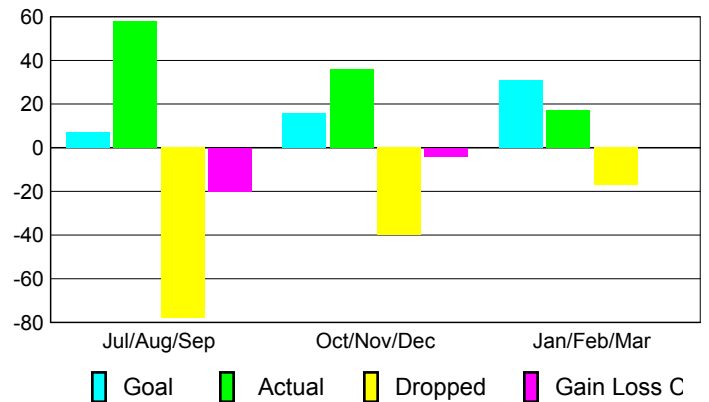

Club Results 2009-2010

Goal, New, Dropped, Gain/Loss

MEMBERSHIP

Membership Results 2009-2010

Membership 2008-2009

Month	Net Memb Goal	Actual New Memb	Actual Dropped Memb	Gain/Loss of Memb	Gain/Loss of Memb
Jul/Aug/Sep	7	58	-78	-20	-29
Oct/Nov/Dec	16	36	-40	-4	11
Jan/Feb/Mar	31	17	-17	0	10
Totals	54	111	-135	-24	-8

Membership Results 2009-2010

Goal, New, Dropped, Gain/Loss

Comparison of Club Gain/Loss

Current Year Compared to the Previous Year

Comparison of Membership Gain/Loss

Current Year Compared to the Previous Year